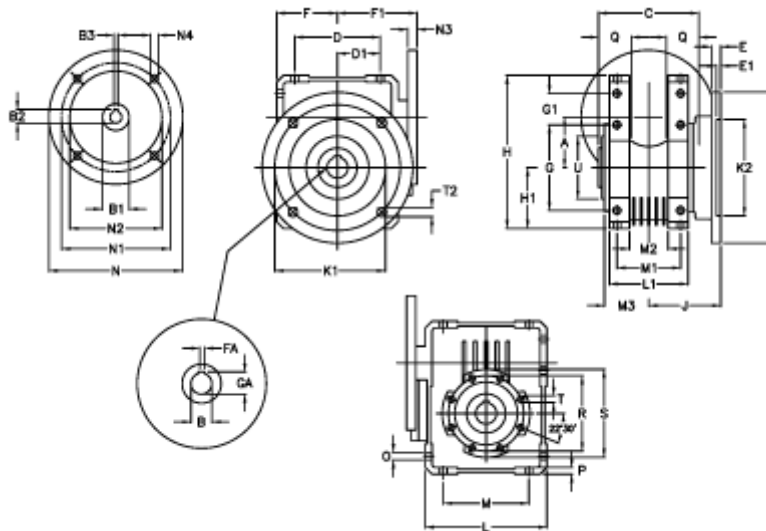

Article number: 392208602354016

Description: Worm Gear with Torque Limiter
W86 L1-UFC-23-P100 B5

Measures

A = 86.90	E = 15	H = 245.5	M = 144	N4 = 12,5	U = 110
B = 35	E1 = 6	H1 = 100.0	M1 = 101	O = 11.5	
B1 E7 = 28	F = 100	J = 110.5	M2 = 57	P = 11	
B2 = 31.3	F1 = 136	K = 210	M3 = 64.5	Q = 45	
B3 H9 = 8	FA = 10	K1 = 176	N = 250	R = 130	
C = 140	G = 144	K2 = 152	N1 = 215	S = 150	
D = 144.0	G1 = 45.5	L = 200	N2 = 180	T = M10x18	
D1 = 72.0	GA = 38.3	L1 = 125	N3 = 13.0	T2 = 12.5	